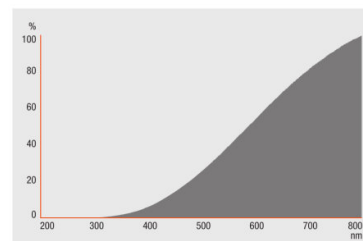

HALOPAR 30 75 W 230 V 10° E27,
HALOPAR 30 75 W 230 V 30° E27,
HALOPAR 30 75 W 240 V 30° E27,
HALOPAR 30 75 W 230 V 30° E27,
HALOPAR 30 75 W 230 V 30° E27

HALOPAR 30 75 W 230 V 30° E27

HALOPAR 30 75 W 230 V 10° E27,
HALOPAR 30 75 W 230 V 30° E27,
HALOPAR 30 75 W 240 V 30° E27,
HALOPAR 30 75 W 230 V 30° E27,
HALOPAR 30 75 W 230 V 30° E27

APPLICATION ADVICE

For more detailed application information and graphics please see product datasheet.

LOGISTICAL DATA

Product code	Product description	Packaging unit (Pieces/Unit)	Dimensions (length x width x height)	Volume	Gross weight
4050300338460	HALOPAR 30 75 W 230 V 10° E27	Shipping carton box 15	521 mm x 172 mm x 336 mm	30.11 dm³	3480.00 g
4050300338484	HALOPAR 30 75 W 230 V 30° E27	Shipping carton box 15	521 mm x 172 mm x 336 mm	30.11 dm³	3540.00 g
4050300435367	HALOPAR 30 75 W 240 V 30° E27	Shipping carton box 15	521 mm x 172 mm x 336 mm	30.11 dm³	3540.00 g