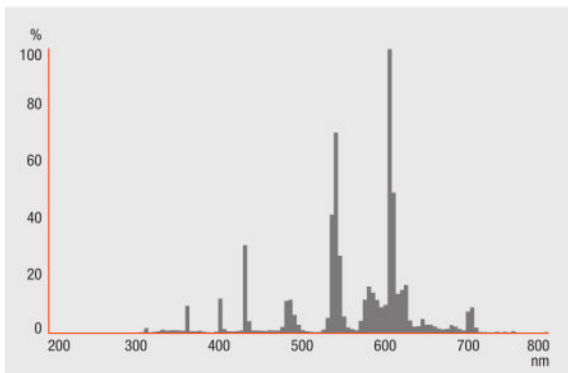

Rated lamp survival factor at 4,000 h	0.94
Rated lamp survival factor at 6,000 h	0.84
Rated lamp survival factor at 8,000 h	0.68
Operation mode LLMF/LSF	50 Hz
Lifespan	10000 h

Additional product data

Base (standard designation)	GR8
Mercury content	2.5 mg

Capabilities

Suitable for indoor	Yes

Certificates & standards

Energy efficiency class	A
Energy consumption	34 kWh/1000h

Country-specific categorizations

ILCOS	FSS-28/827-I-GR8

Light Distribution

Spectral power distribution