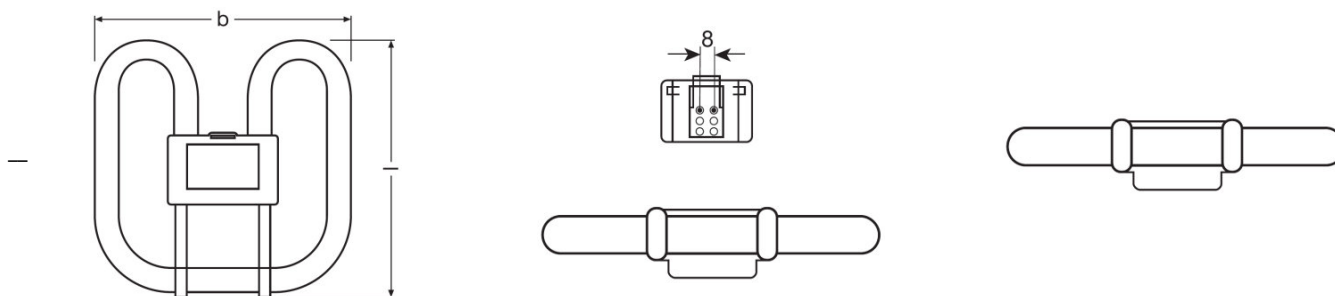

PRODUCT DATASHEET

CFL SQUARE 28 W/827 GR8

OSRAM CFL SQUARE 2 pins | Square CFLni with 2-pin GR8 base for CCG operation

AREAS OF APPLICATION

- Low-profile wall and ceiling luminaires
- Public buildings, reception areas, offices, corridors, etc.
- Shops
- Supermarkets and department stores
- Hotels, restaurants
- Industry

PRODUCT FEATURES

- Single-ended two-pin plug-in GR8 base
- Short and compact pin-base lamp with double-turn tubes
- Color rendering index R_a : 80...89

TECHNICAL DATA

Electrical data

Nominal wattage	28.00 W
Rated wattage	28.00 W

Dimensions & weight

Overall length	205.0 mm
Length	205.0 mm ¹⁾
Length acc. to IEC standard	205 mm
Outer bulb	T12
Maximum diameter	17.0 mm

¹⁾ Maximum

Lifespan

Nominal lamp life time	10000 h
Rated lamp life time	10000 h
Service life	6000 h
Rated lamp survival factor at 2,000 h	0.99