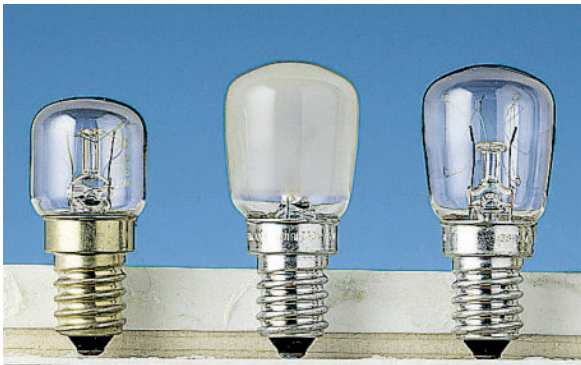

## SPC.T FR 25 W 230 V E14

**SPECIAL T/FRIDGE | Incandescent lamps, tubular shape, for fridge lighting**

---