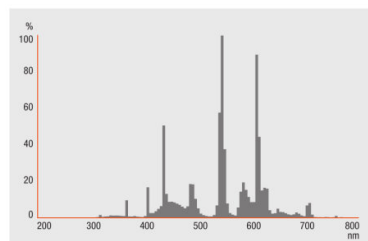

D STICK 11 W/827 220...240 V E14, D
STICK 11 W/827 220...240 V E27, D
STICK 15 W/827 220...240 V B22d, D
STICK 15 W/827 220...240 V E27, D
STICK 20 W/827 220...240 V E27, D
STICK 23 W/827 220...240 V E27, D
STICK 8 W/827 220...240 V E14, D
STICK 8 W/827 220...240 V E27

D STICK 11 W/840 220...240 V E14, D
STICK 11 W/840 220...240 V E27, D
STICK 15 W/840 220...240 V E27, D
STICK 20 W/840 220...240 V E27, D
STICK 23 W/840 220...240 V E27, D
STICK 8 W/840 220...240 V E14, D
STICK 8 W/840 220...240 V E27

D STICK 11 W/865 220...240 V E14, D
STICK 11 W/865 220...240 V E27, D
STICK 15 W/865 220...240 V E27, D
STICK 20 W/865 220...240 V E27, D
STICK 23 W/865 220...240 V E27, D
STICK 8 W/865 220...240 V E14, D
STICK 8 W/865 220...240 V E27

SAFETY ADVICE

In case of lamp breakage: www.ledvance.com/brokenlamp
Not for use with external dimmers or electronic switches.

APPLICATION ADVICE

For more detailed application information and graphics please see product datasheet.

LOGISTICAL DATA