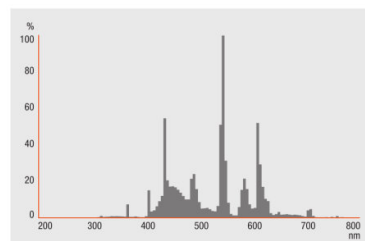

D STICK 11 W/827 220...240 V E14, D
STICK 11 W/827 220...240 V E27, D
STICK 15 W/827 220...240 V B22d, D
STICK 15 W/827 220...240 V E27, D
STICK 20 W/827 220...240 V E27, D
STICK 23 W/827 220...240 V E27, D
STICK 8 W/827 220...240 V E14, D
STICK 8 W/827 220...240 V E27

D STICK 11 W/840 220...240 V E14, D
STICK 11 W/840 220...240 V E27, D
STICK 15 W/840 220...240 V E27, D
STICK 20 W/840 220...240 V E27, D
STICK 23 W/840 220...240 V E27, D
STICK 8 W/840 220...240 V E14, D
STICK 8 W/840 220...240 V E27

D STICK 11 W/865 220...240 V E14, D
STICK 11 W/865 220...240 V E27, D
STICK 15 W/865 220...240 V E27, D
STICK 20 W/865 220...240 V E27, D
STICK 23 W/865 220...240 V E27, D
STICK 8 W/865 220...240 V E14, D
STICK 8 W/865 220...240 V E27

SAFETY ADVICE

In case of lamp breakage: www.ledvance.com/brokenlamp
Not for use with external dimmers or electronic switches.

APPLICATION ADVICE

For more detailed application information and graphics please see product datasheet.

LOGISTICAL DATA